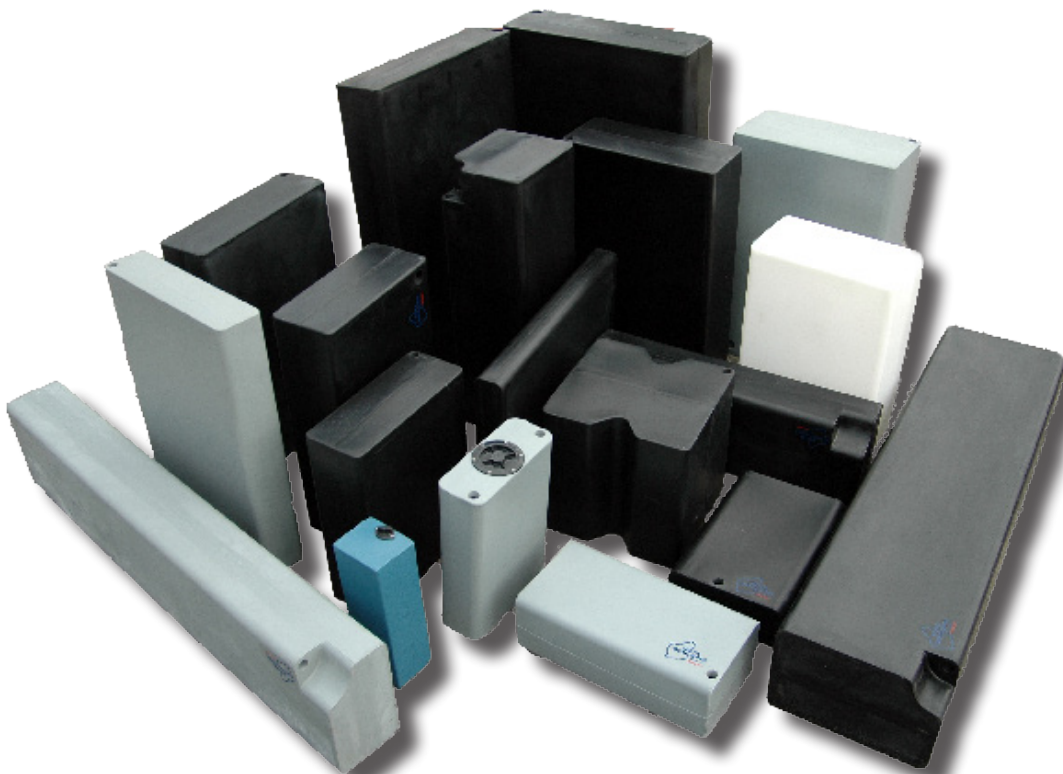

UNI TANKS.

Drinking Water - Waste - Diesel - Chemical Camper, Caravan, 4WD, Boat, Motor Home, Food Van, Trailer, Ute & Truck.

- 45 sizes - 9L to 450L • One piece polyethylene tanks. • Strong/robust design
- 6-20mm thick impact resistant material.
- Black tanks are made from AS4020 material for drinking water.
- No plastic taste or smell, no need to clean the tank from new
- Multi 3 way orientation to suit many applications.
- Used by camper OEM's, bodybuilders and commercial purposes.
- Supplied with inlet and outlet.
- Additional fittings, threads and lids can be added.
- Talk to Rota Moulding about your requirements.

Factory Direct - Designed and Made in WA

3 Way Universal Mounting

Tanks can be mounted on any side of the tank, providing it is strapped sufficiently

Rota Moulding WA Pty Ltd

14 Artello Bay Road Midvale WA 6056 - Ph: 9250 1125