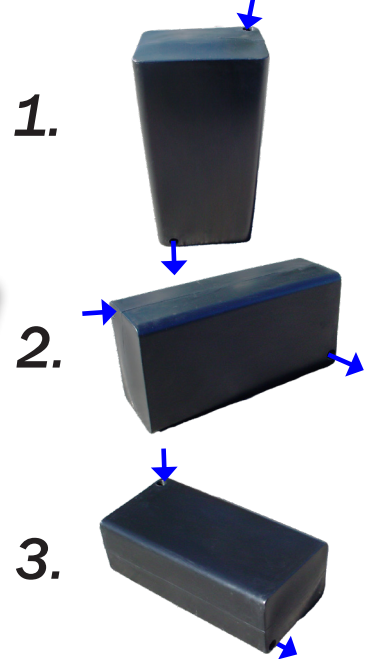

UNI TANKS.

Drinking Water - Waste - Diesel - Chemical Camper, Caravan, 4WD, Boat, Motor Home, Food Van, Trailer, Ute & Truck.

- 45 sizes - 9L to 450L • One piece polyethylene tanks. • Strong/robust design
- 6-20mm thick impact resistant material.
- Black tanks are made from AS4020 material for drinking water.
- No plastic taste or smell, no need to clean the tank from new
- Multi 3 way orientation to suit many applications.
- Used by camper OEM's, bodybuilders and commercial purposes.
- Supplied with inlet and outlet.
- Additional fittings, threads and lids can be added.
- Talk to Rota Moulding about your requirements.

Factory Direct - Designed and Made in WA

3 Way Universal Mounting

Tanks can be mounted on any side of the tank, providing it is strapped sufficiently

Rota Moulding WA Pty Ltd

14 Artello Bay Road Midvale WA 6056 - Ph: 9250 1125